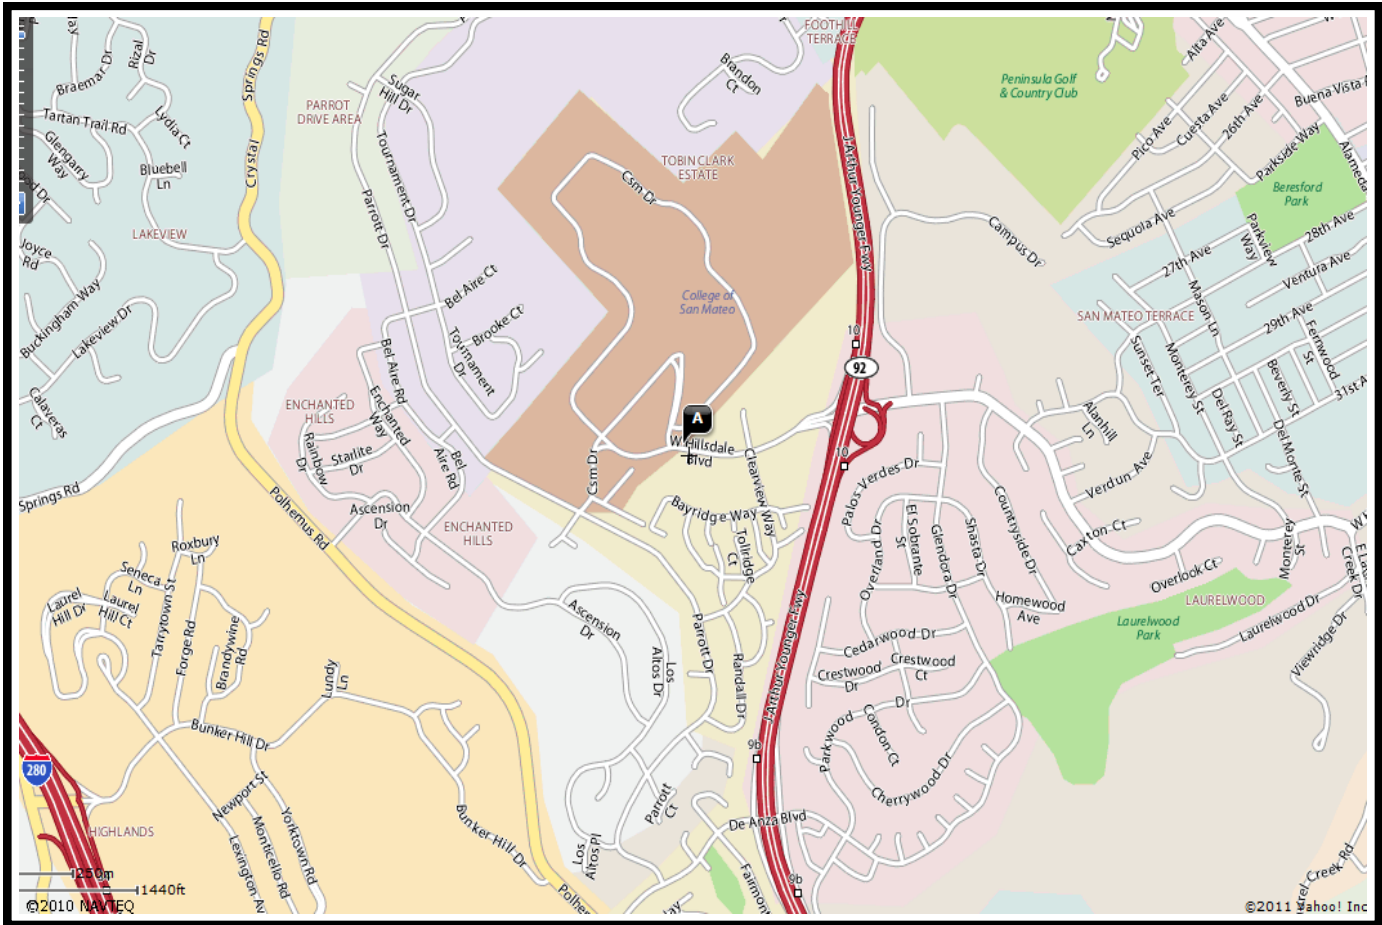

CASUAL BUSINESS ATTIRE: NO SHORTS, TANKS, SANDALS, ETC.

Map to the College of San Mateo

1700 W. Hillsdale Blvd., San Mateo, CA

From Highway 280 (traveling North or South)

Take the Highway 92 exit east toward San Mateo. Exit at West Hillsdale Boulevard, turning left at the traffic light at the end of the exit ramp onto West Hillsdale Boulevard. Proceed up hill through traffic lights, turn right into the main CSM entrance and take an immediate right off of main entry road. Continue along east perimeter road (through two stop signs), take a right at the third stop sign, continue down hill and turn right into lot 22.