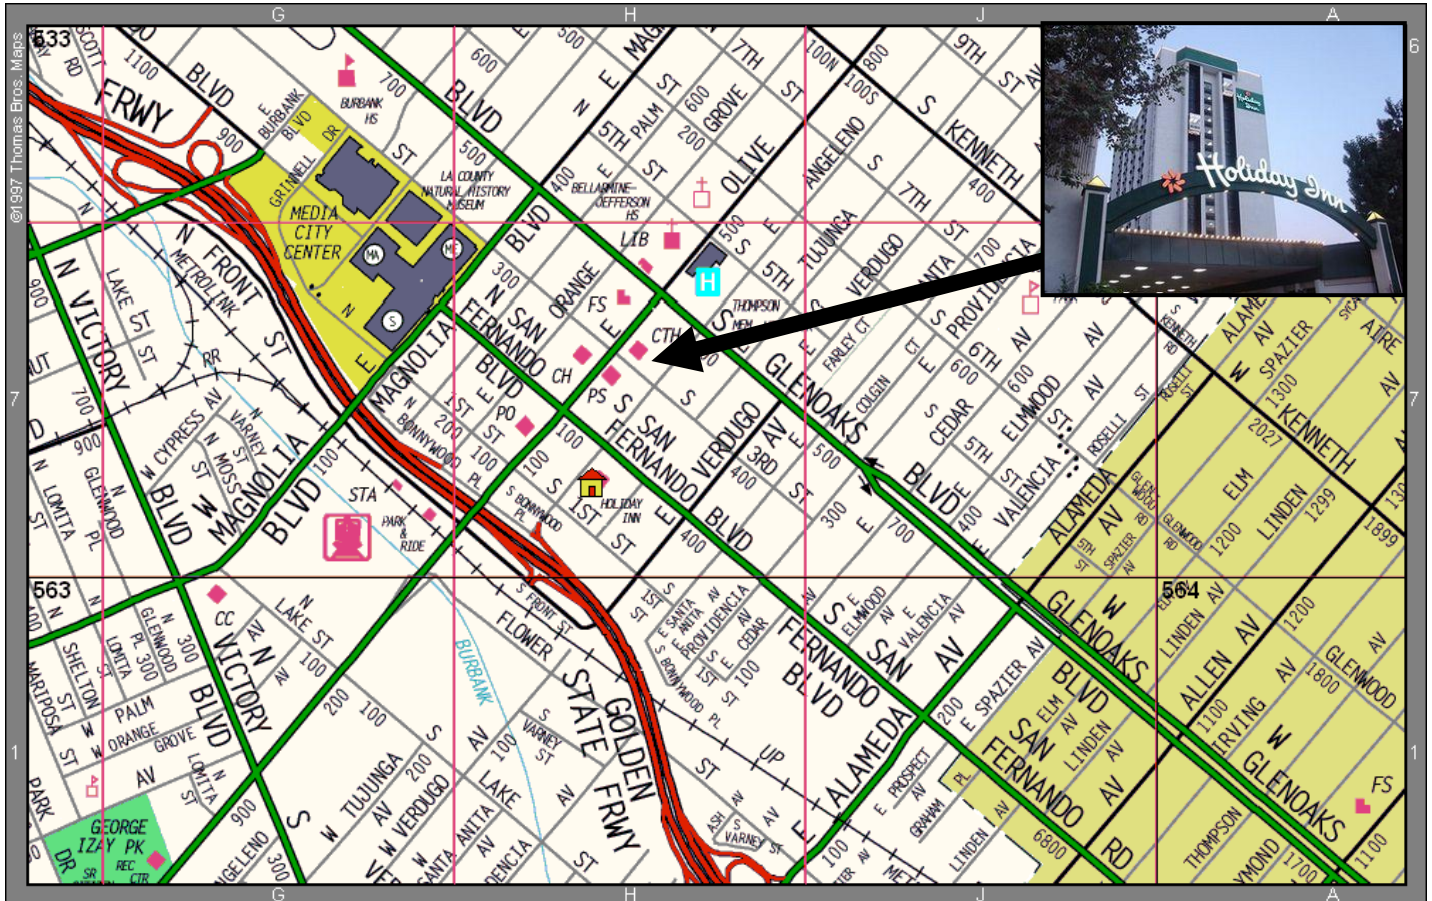

Monday thru Wednesday
0800 to 1700 hours

CASUAL BUSINESS ATTIRE: NO SHORTS, TANKS, SANDALS, ETC.

Map to Holiday Inn Hotel 150 East Angeleno Avenue, Burbank CA 91502

Directions from the 5 freeway SOUTH

Exit Verdugo and turn left. The street curves to the left until you reach First Street. Turn left on First Street. Turn right on Angeleno Avenue. The parking structure is on your right side, just before Angeleno Avenue.

Directions from the 5 freeway NORTH

Exit Olive Avenue and continue straight. The street turns into Angeleno Avenue. The parking structure is on your right side, just before Angeleno Avenue.