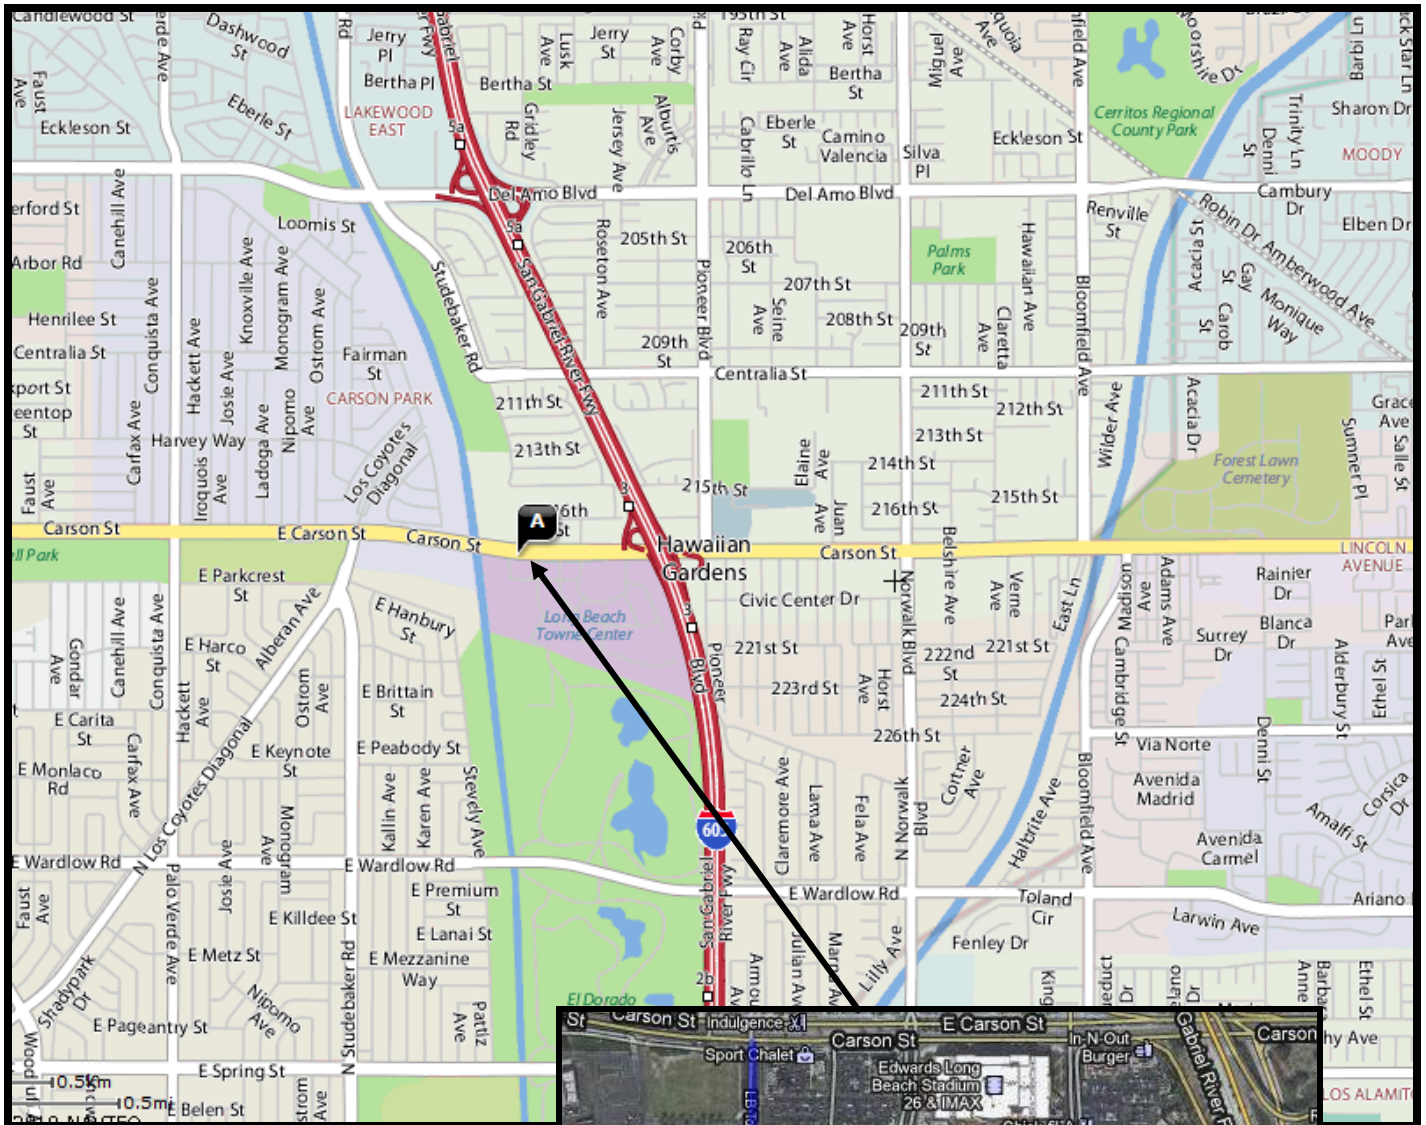

Map to the Long Beach Police Academy

7290 E. Carson Street, Long Beach, CA 90808